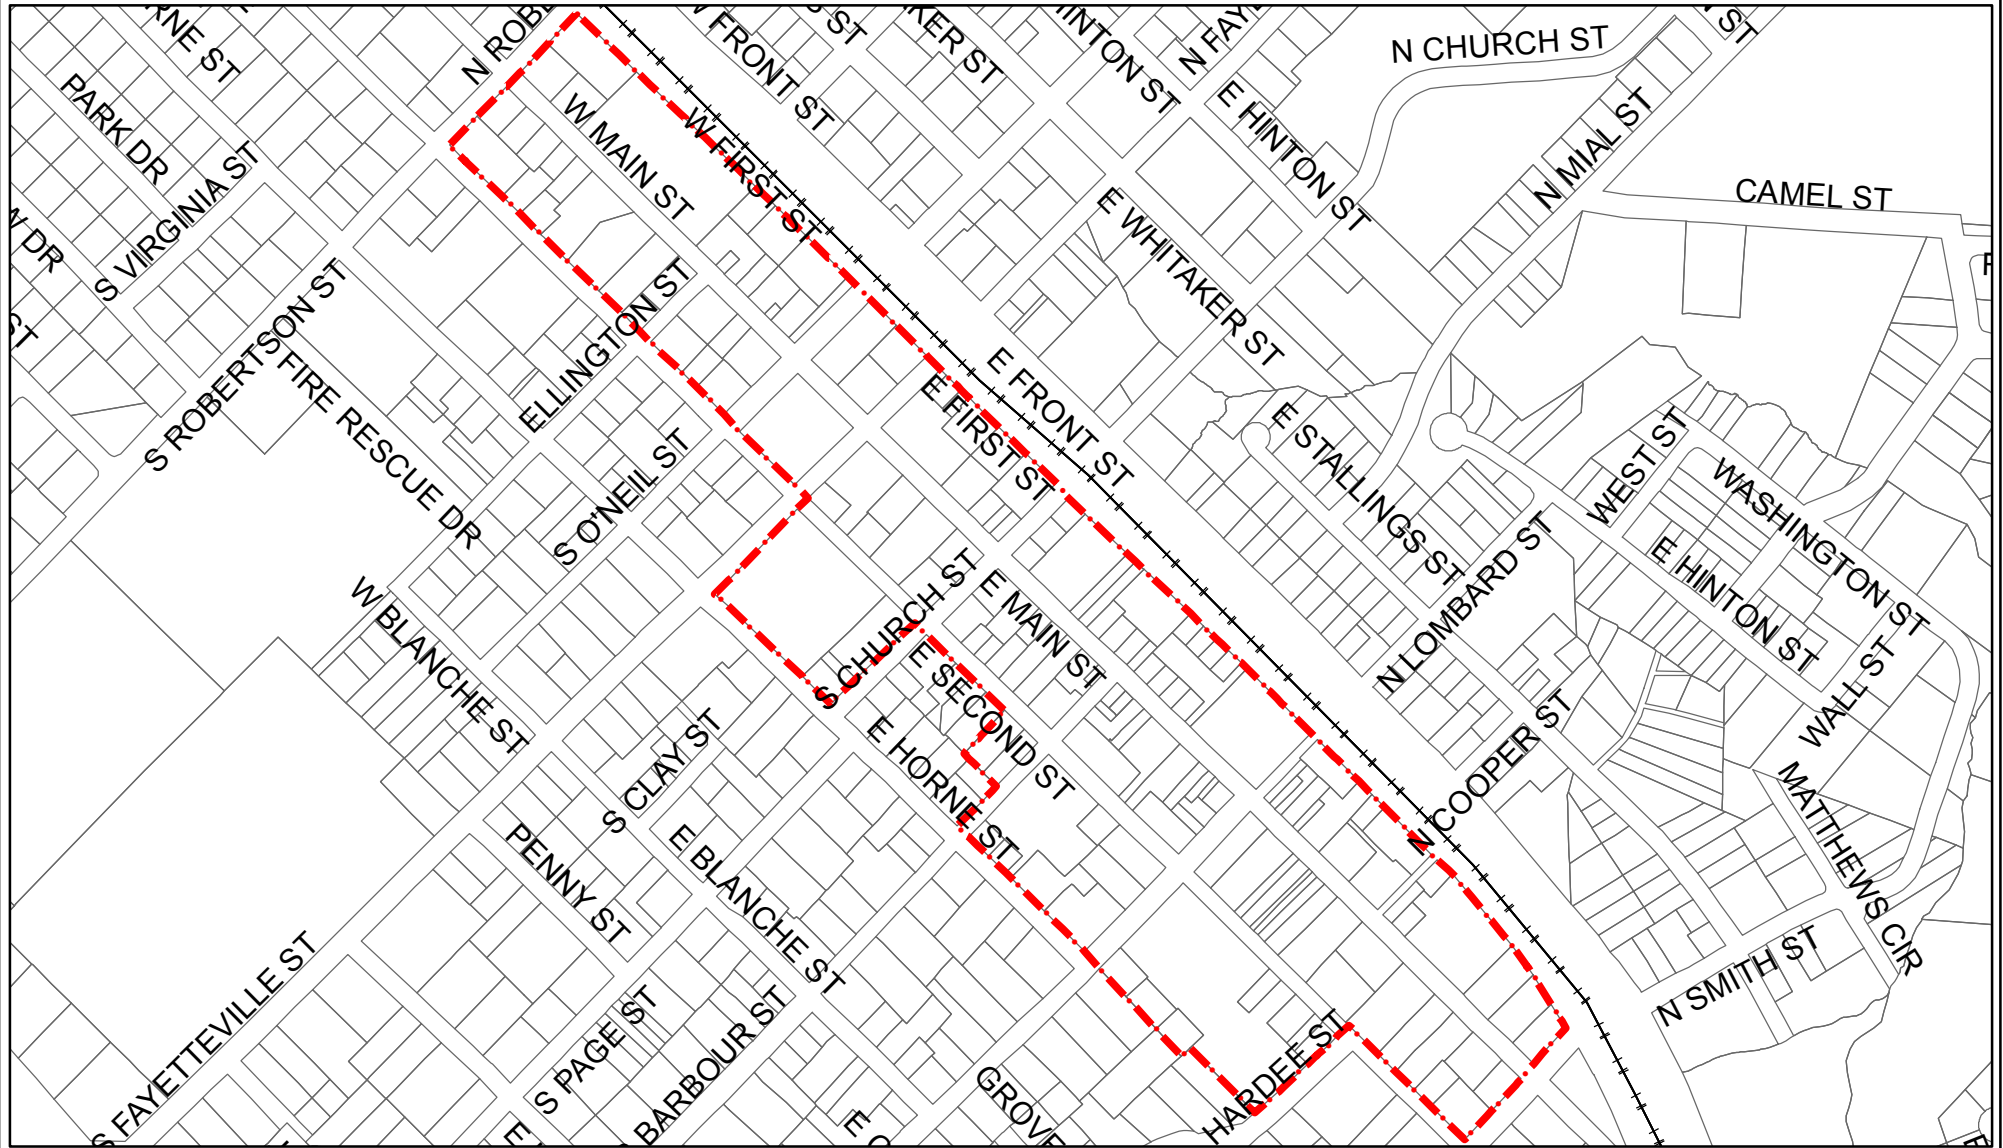

# Official Town of Clayton Primary Fire District Map June 1, 2013

**Legend**

-  Clayton Primary Fire District
-  Parcels
-  Railroad

1 inch = 500 feet

Map Produced by TOC/Planning  
Date: June 1, 2013  
Disclaimer: Town of Clayton assumes no legal  
responsibility for the information represented here.